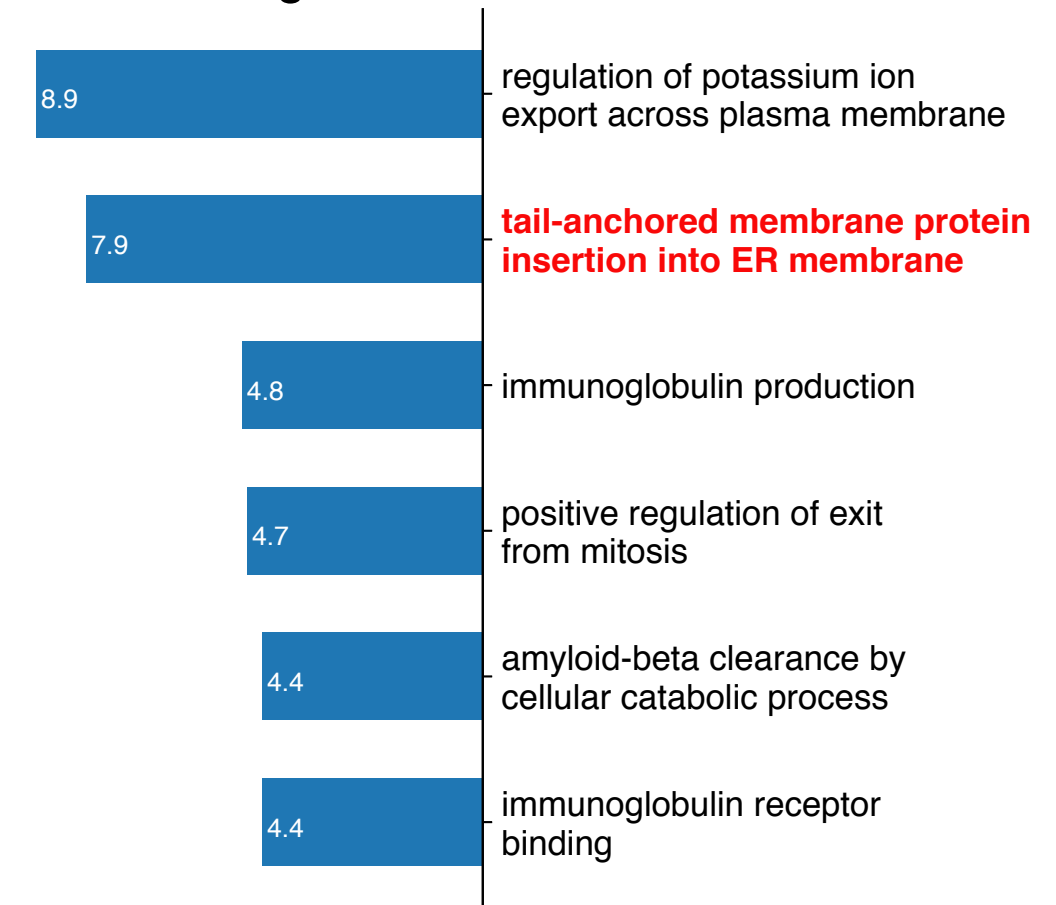

Fasting Glucose vs Breast Cancer_1

Fasting Glucose vs Lung Cancer

Fasting Glucose vs Prostate Cancer

Breast Cancer_1 vs Lung Cancer

Lung Cancer vs Prostate Cancer

Breast Cancer_1 vs Prostate Cancer

12 10 8 6 4 2 0

Z-score

12 10 8 6 4 2 0

Z-score

12 10 8 6 4 2 0

Z-score