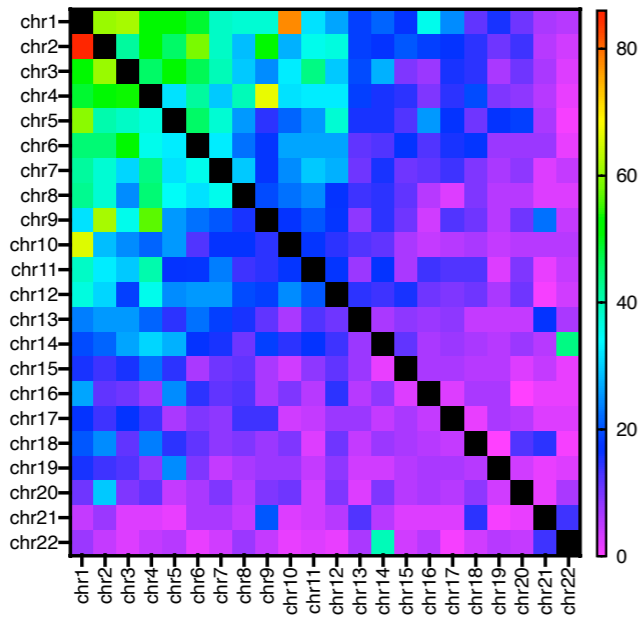

Expected

Observed

37°C

40°C - 24h

Rec