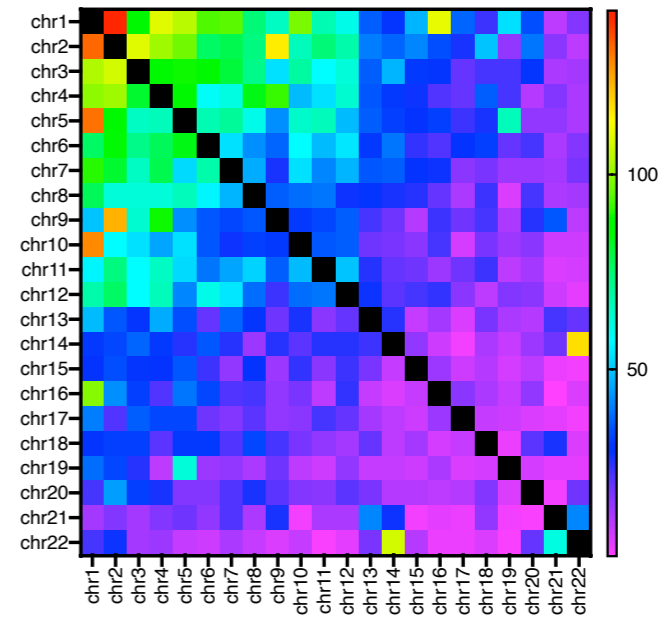

Expected

Observed

37°C

40°C - 24h

Rec