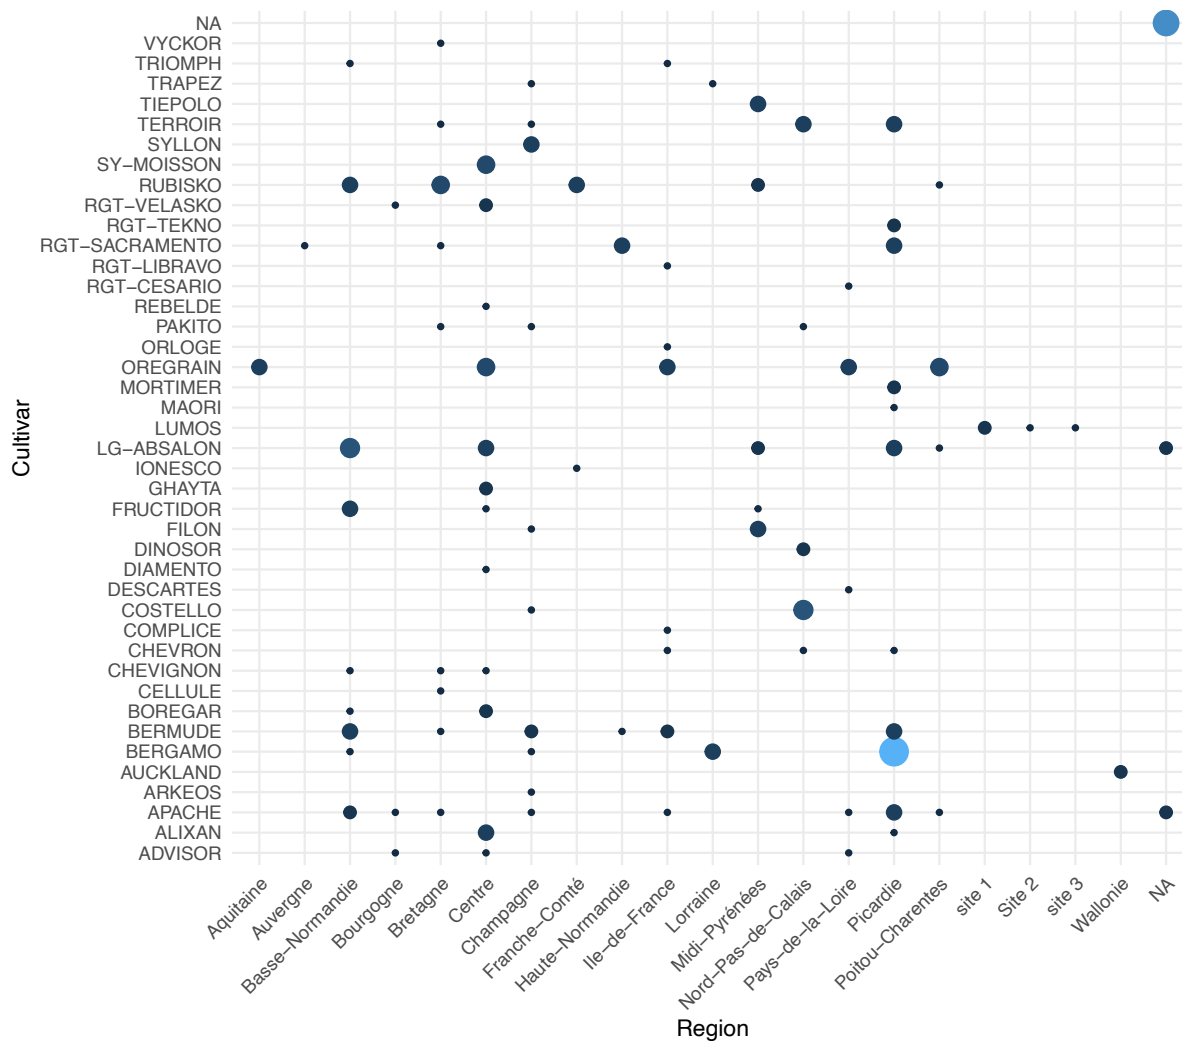

# Supplementary Figure 1

**Figure 1:** Wheat leaf samples collected in France, Belgium, Ireland and the United Kingdom separated by the cultivar of origin or unknown cultivar ("NA"). See File S1 (Table A) for details on the sample origins.