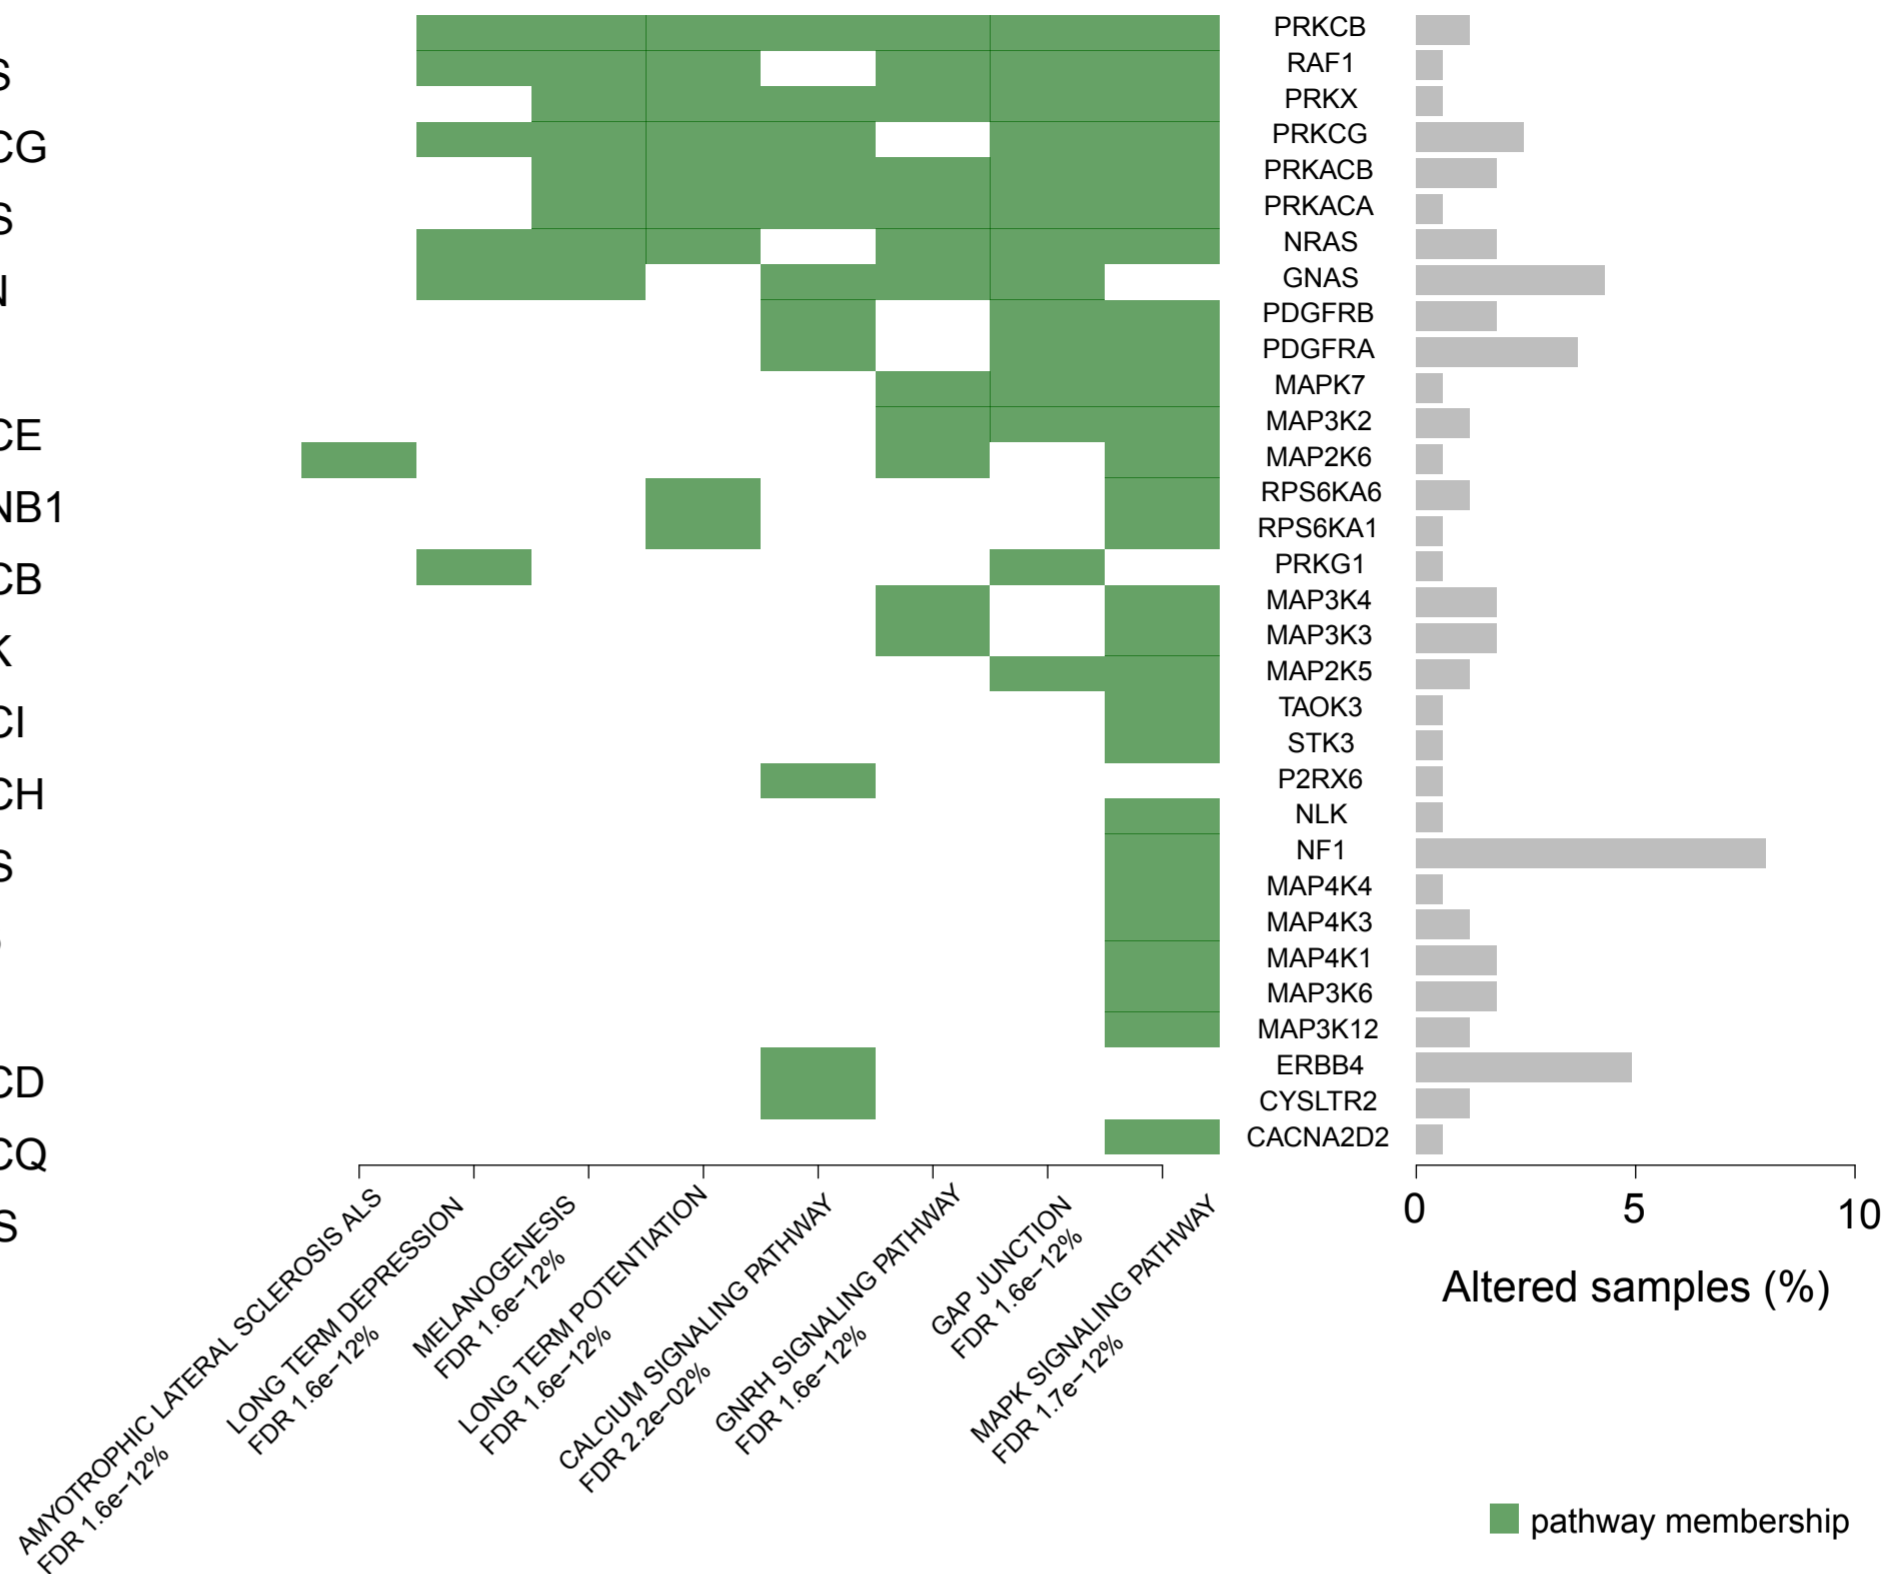

A**TIGHT JUNCTION**
(FDR 1.65e-12 %)**B****C****Smoking status:**

Current Smoker

Never Smoked

SL Enriched Pathways

wild-type altered