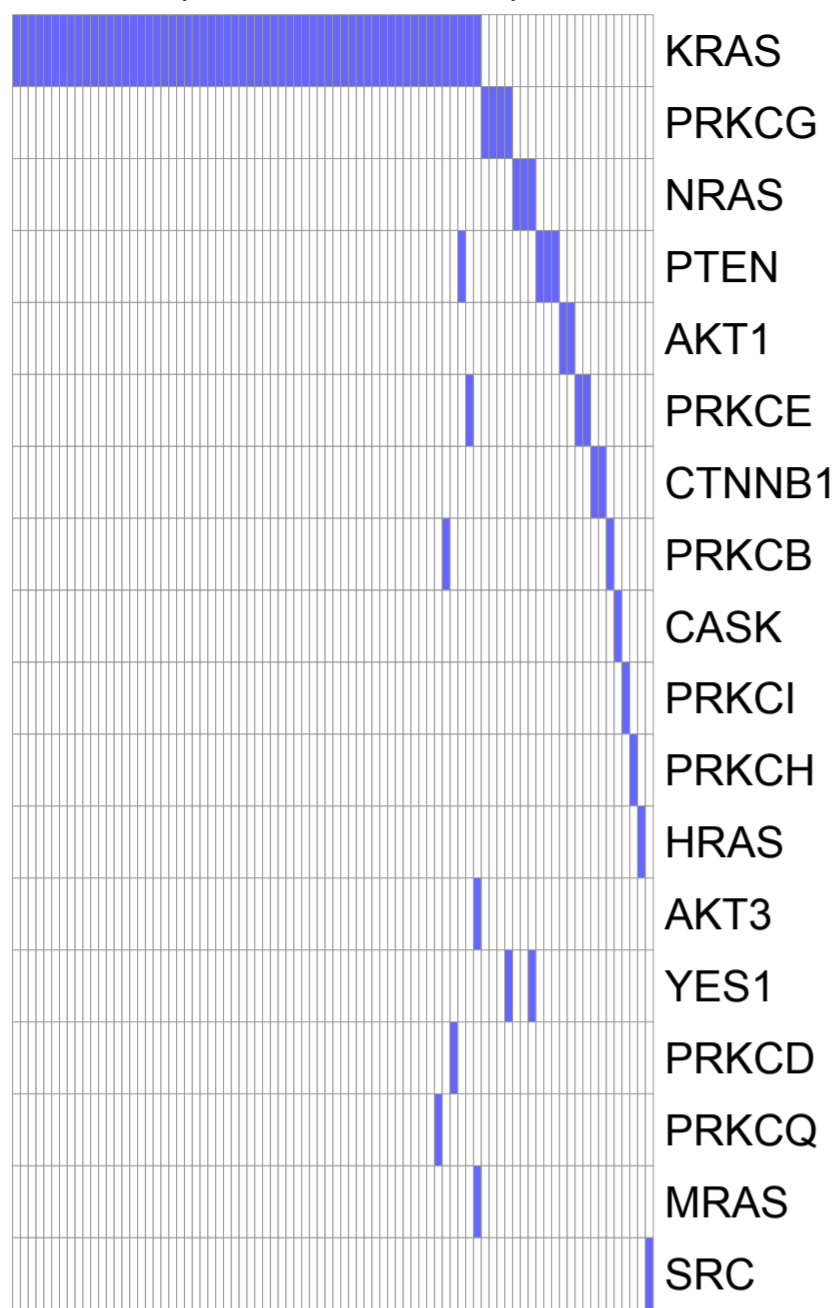

A**TIGHT JUNCTION**
(FDR 1.65e-12 %)**B****C****Smoking status:**

Current Smoker

Never Smoked

SL Enriched Pathways

wild-type altered