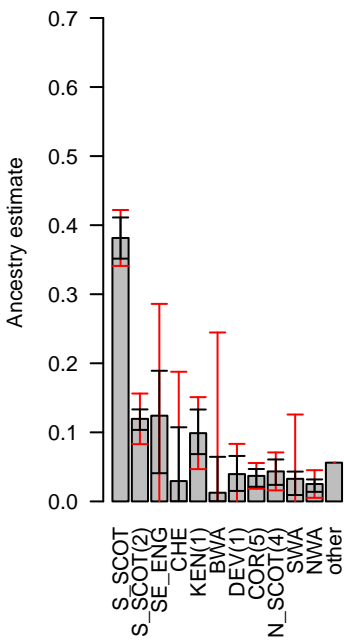

NW Ulster

N Leinster/Ulster

Connacht

Central Leinster

S Leinster/Munster

Wexford

N Munster

SW Munster

Cork

Legend:
— Error Bars
— Bootstrap
— Jack-knife