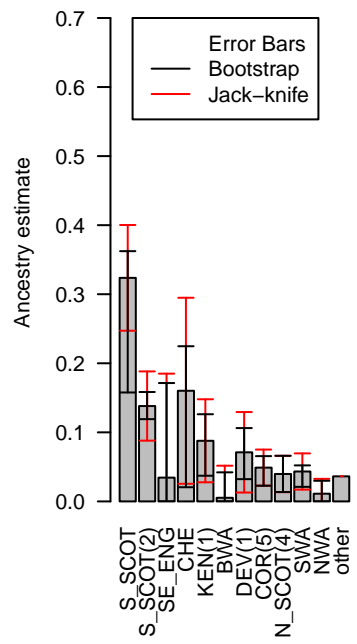

NW Ulster

N Leinster/Ulster

Connacht

Central Leinster

S Leinster/Munster

Wexford

N Munster

SW Munster

Cork

Legend:
— Error Bars
— Bootstrap
— Jack-knife