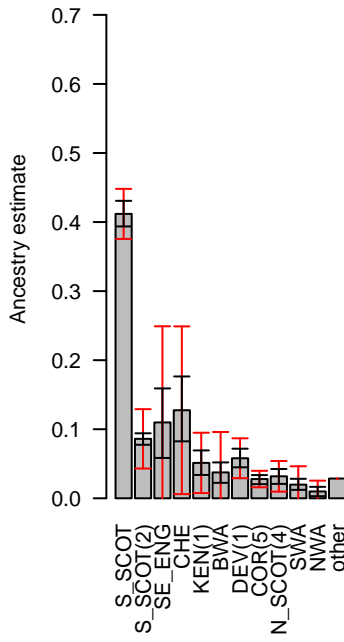

NW Ulster

N Leinster/Ulster

Connacht

Central Leinster

S Leinster/Munster

Wexford

N Munster

SW Munster

Cork

Legend:
— Error Bars
— Bootstrap
— Jack-knife