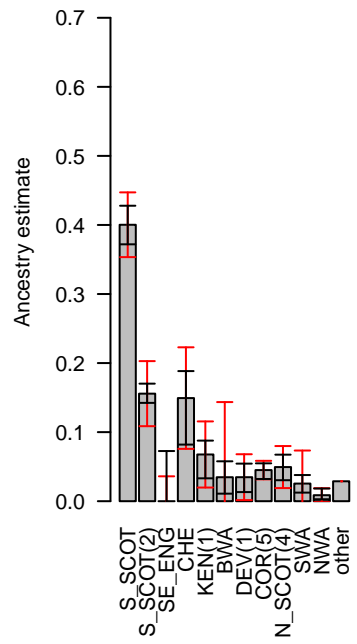

NW Ulster

N Leinster/Ulster

Connacht

Central Leinster

S Leinster/Munster

Wexford

N Munster

SW Munster

Cork

Legend:
— Error Bars
— Bootstrap
— Jack-knife