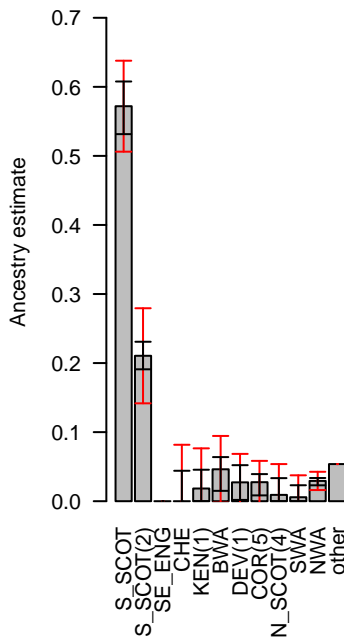

NW Ulster

N Leinster/Ulster

Connacht

Central Leinster

S Leinster/Munster

Wexford

N Munster

SW Munster

Cork

Legend:
— Error Bars
— Bootstrap
— Jack-knife