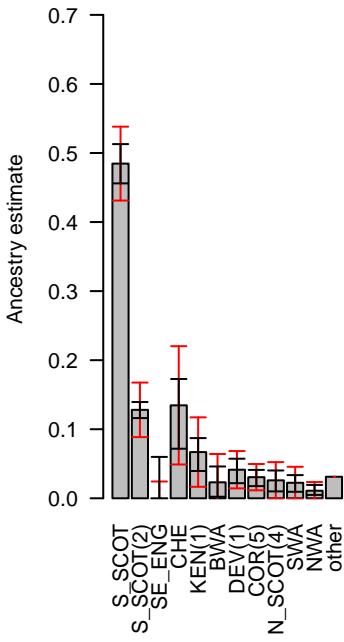

NW Ulster

N Leinster/Ulster

Connacht

Central Leinster

S Leinster/Munster

Wexford

N Munster

SW Munster

Cork

Legend:
— Error Bars
— Bootstrap
— Jack-knife