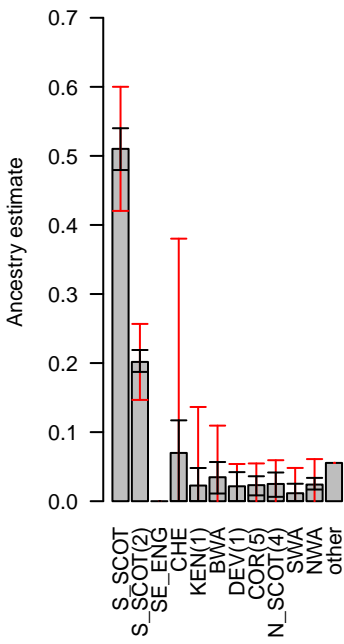

NW Ulster

N Leinster/Ulster

Connacht

Central Leinster

S Leinster/Munster

Wexford

N Munster

SW Munster

Cork

Legend:
— Error Bars
— Bootstrap
— Jack-knife