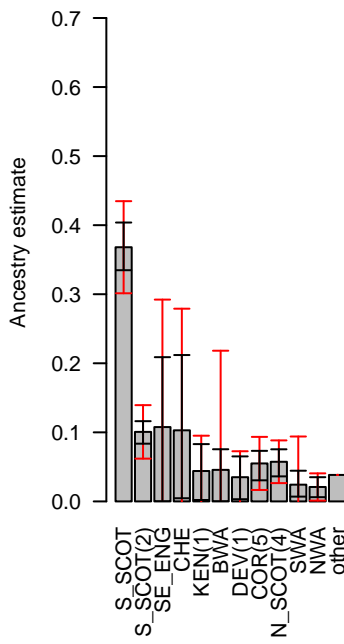

NW Ulster

N Leinster/Ulster

Connacht

Central Leinster

S Leinster/Munster

Wexford

N Munster

SW Munster

Cork

Legend:
— Error Bars
— Bootstrap
— Jack-knife