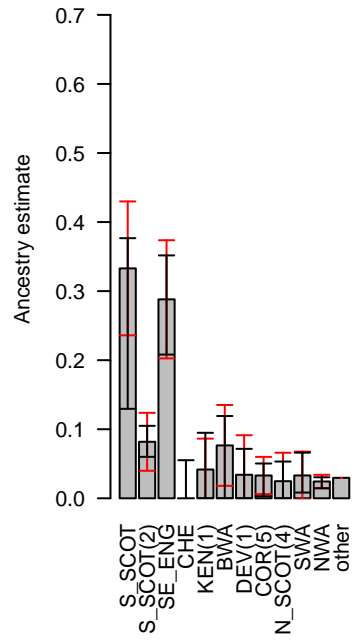

NW Ulster

N Leinster/Ulster

Connacht

Central Leinster

S Leinster/Munster

Wexford

N Munster

SW Munster

Cork

Legend:
— Error Bars
— Bootstrap
— Jack-knife