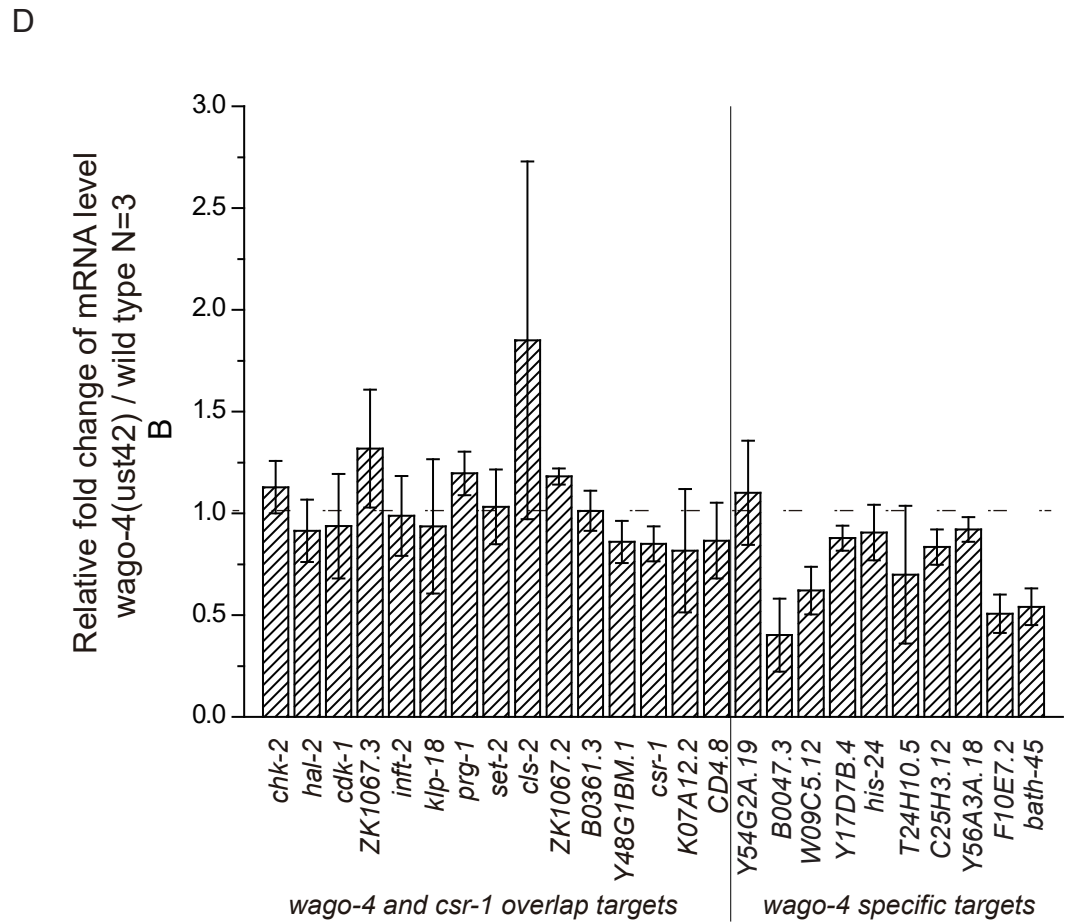

Table S1: WAGO-4 22G-RNA-targeted genes. The targets were selected using a threshold of 25 reads per million total reads.

Table S2: The sequences of real-time PCR primers.

Figure S1

A

B

C

D

E

Figure S2

A

B

Figure S3

Figure S4

Gene	Ranking
chk-2	1
hal-2	8
cdk-1	9
ZK1067.3	13
inft-2	14
klp-18	21
prg-1	24
set-2	26
cls-2	27
ZK1067.2	28
B0361.3	32
Y48G1BM.1	47
csr-1	205
K07A12.2	254
CD4.8	700
Y54G2A.19	2
B0047.3	6
W09C5.12	10
Y17D7B.4	15
his-24	18
T24H10.5	22
C25H3.12	34
Y56A3A.18	37
F10E7.2	39
bath-45	156

Figure S5

A

B

C

Table S1: WAGO-4-siRNA targeted genes.

Gene ID	#number of reads	#number of reads per million
Y60A3A.12	68454	5814.489796
Y54G2A.19	58383	4959.058021
Y46G5A.4	54191	4602.98911
F32D1.1	53772	4567.399207
F07A5.1	48419	4112.714837
B0047.3	44266	3759.95859
Y106G6H.2	36218	3076.360643
T16H12.11	35436	3009.937482
T05G5.3	34791	2955.151116
W09C5.12	34590	2938.078155
F15D3.7	33119	2813.131264
F10G7.4	31380	2665.420425
ZK1067.3	28921	2456.552713
F15B9.4	24131	2049.68962
Y17D7B.4	23587	2003.482204
K11D9.1	21395	1817.293499
M01E11.6	20888	1774.228867
M163.3	20459	1737.789563
C47G2.8	20128	1709.674389
K11D12.2	19971	1696.338793
C06G3.2	19702	1673.489905
T24H10.5	18994	1613.352312
F46F11.9	18595	1579.461211
D2030.6	18445	1566.720196
Y46G5A.5	17970	1526.373647
C26E6.9	17899	1520.3429
R107.6	17828	1514.312152
ZK1067.2	17807	1512.52841
D2096.2	17675	1501.316317
F58G1.1	17044	1447.719112
K09H11.3	16949	1439.649802
B0361.3	16778	1425.125045
F58A4.10	16572	1407.627383
C25H3.12	16109	1368.300116
B0273.3	15774	1339.845181
ZK430.1	15634	1327.953567
Y56A3A.18	15386	1306.888421
T05H10.7	15276	1297.54501
F10E7.2	14846	1261.020766
B0250.8	14511	1232.565832
C36A4.5	14508	1232.311011
Y45G5AM.2	14428	1225.515803
R06F6.1	14411	1224.071821
D2045.2	14220	1207.848262
F36A4.7	14056	1193.918085
T01G9.2	13986	1187.972278
Y48G1BM.1	13763	1169.030635
Y55F3AM.10	13730	1166.227611
K12D12.5	13689	1162.745067
Y48B6A.3	13470	1144.143185
C14C11.6	13106	1113.224987