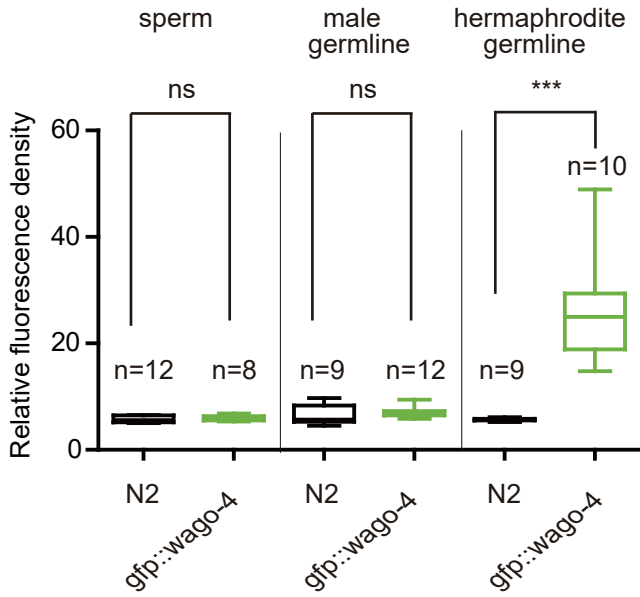

Figure S3. WAGO-4 promotes RNAi inheritance. Images of indicated animals after *gfp* RNAi. F1 embryos were transferred to HT115 control bacteria in the absence of *gfp* dsRNA.

Figure S4. WAGO-4 binds to 22G-RNAs. (a) 3xFLAG::*GFP::WAGO-4* was immunoprecipitated from indicated animals and blotted by anti-FLAG antibody. (b) Distribution of the first two nucleotides of WAGO-4 siRNAs. (c) Brood size of indicated animals at 20°C. n indicates the number of animals scored. $\text{mean} \pm \text{s.d.}$. (d) Relative mRNA levels of endogenous WAGO-4 22G-RNA targets in *wago-4(ust42)* animals. Right panel indicates the ranking of WAGO-4 22G-RNA targets. $n=3$, $\text{mean} \pm \text{s.d.}$.

Figure S5. CDE-1 polyuridylylates WAGO-4 22G-RNAs. (a) Nucleotide distribution

of WAGO-4 22G-RNAs in wild type animals (left panel) and in *cde-1* mutants (right panel). (b) Small RNA categories of WAGO-4 22G-RNA in wild type animals and *cde-1* mutants. (c) Images of indicated animals after *gfp* RNAi. F1 animals were incubated on HT115 control bacteria. The *gfp* levels were scored in the right panel.

Table S1: WAGO-4 22G-RNA-targeted genes. The targets were selected using a threshold of 25 reads per million total reads.

Table S2: The sequences of real-time PCR primers.

Figure S1

A

B

C

D

E

Figure S2

A

B

Figure S3

Figure S4

Gene	Ranking
chk-2	1
hal-2	8
cdk-1	9
ZK1067.3	13
inft-2	14
klp-18	21
prg-1	24
set-2	26
cls-2	27
ZK1067.2	28
B0361.3	32
Y48G1BM.1	47
csr-1	205
K07A12.2	254
CD4.8	700
Y54G2A.19	2
B0047.3	6
W09C5.12	10
Y17D7B.4	15
his-24	18
T24H10.5	22
C25H3.12	34
Y56A3A.18	37
F10E7.2	39
bath-45	156