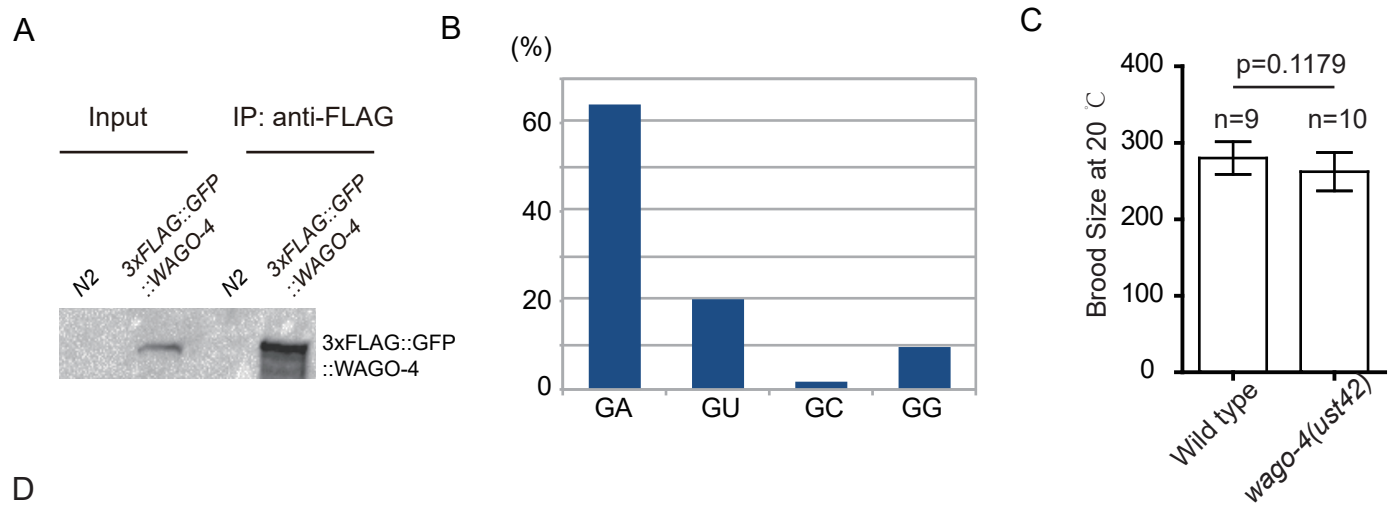

Figure S4

Gene	Ranking
chk-2	1
hal-2	8
cdk-1	9
ZK1067.3	13
inft-2	14
klp-18	21
prg-1	24
set-2	26
cls-2	27
ZK1067.2	28
B0361.3	32
Y48G1BM.1	47
csr-1	205
K07A12.2	254
CD4.8	700
Y54G2A.19	2
B0047.3	6
W09C5.12	10
Y17D7B.4	15
his-24	18
T24H10.5	22
C25H3.12	34
Y56A3A.18	37
F10E7.2	39
bath-45	156