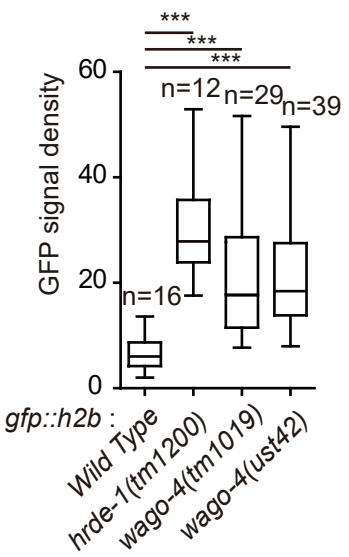

Figure S5. CDE-1 polyuridylylates WAGO-4 22G-RNAs. (a) Nucleotide distribution

of WAGO-4 22G-RNAs in wild type animals (left panel) and in *cde-1* mutants (right panel). (b) Small RNA categories of WAGO-4 22G-RNA in wild type animals and *cde-1* mutants. (c) Images of indicated animals after *gfp* RNAi. F1 animals were incubated on HT115 control bacteria. The *gfp* levels were scored in the right panel.

Table S1: WAGO-4 22G-RNA-targeted genes. The targets were selected using a threshold of 25 reads per million total reads.

Table S2: The sequences of real-time PCR primers.

Figure S1

A

B

C

D

E