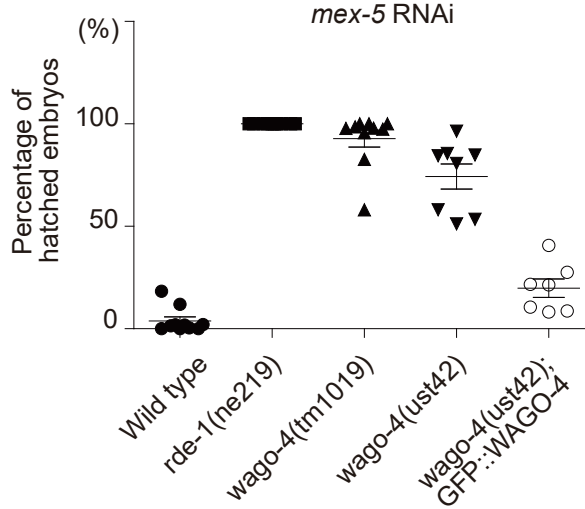

Figure S5. CDE-1 polyuridylylates WAGO-4 22G-RNAs. (a) Nucleotide distribution

of WAGO-4 22G-RNAs in wild type animals (left panel) and in *cde-1* mutants (right panel). (b) Small RNA categories of WAGO-4 22G-RNA in wild type animals and *cde-1* mutants. (c) Images of indicated animals after *gfp* RNAi. F1 animals were incubated on HT115 control bacteria. The *gfp* levels were scored in the right panel.

Table S1: WAGO-4 22G-RNA-targeted genes. The targets were selected using a threshold of 25 reads per million total reads.

Table S2: The sequences of real-time PCR primers.

Figure S1

A

B

C

D

E