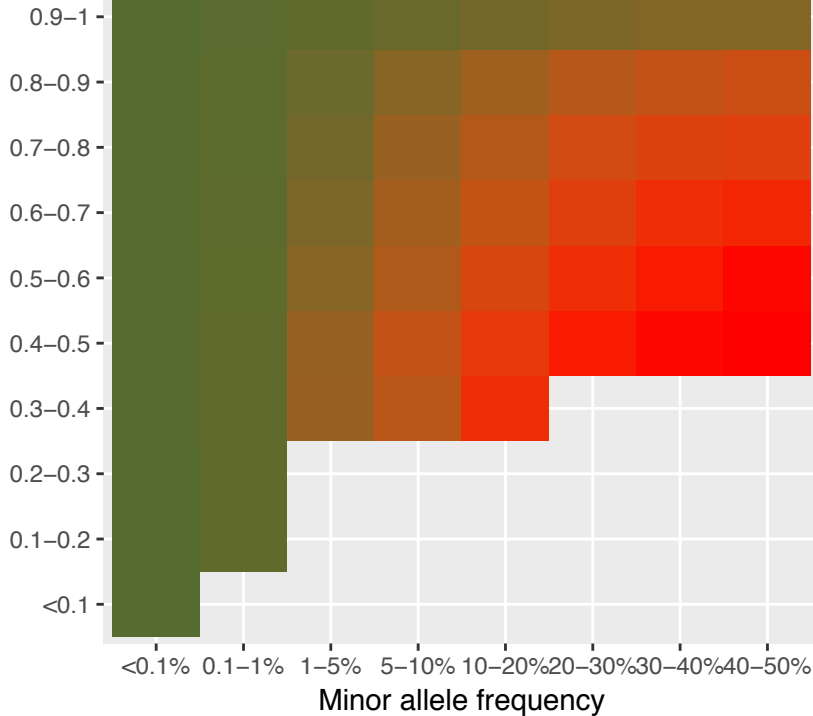

IMPUTE info metric

Average
storage size (kb)